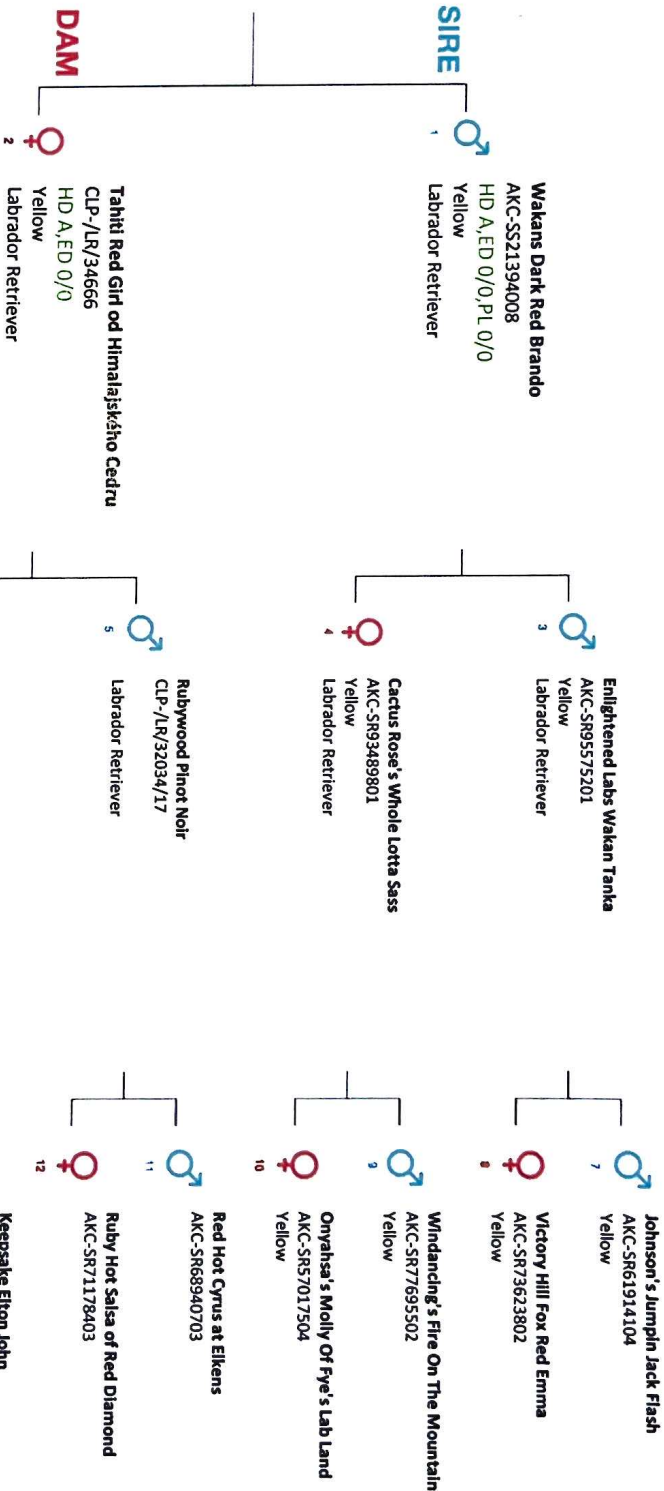

PEDIGREE

Whisky Sour VAN
DE ARTHISHOEVE
LOSH : 01375331

Breed: Labrador Retriever
 Microchip: 981100006076179
 Color: Yellow
 Sex: Female
 Date of birth: 16/04/2023
 Breeder(s): Pirsoul Céline, Van Loo Jelle

Owner(s)
 Van Loo Jelle 233 Hoopboomsteenweg, 2950
 KAPELLEN, Belgium

Nature of tail at birth
 FULL

Health test(s) of the dog

Certified as accurate on 17/10/2023

Mrs. Viviane Boesmans
 President of the "Belgian Royal Canine Society"